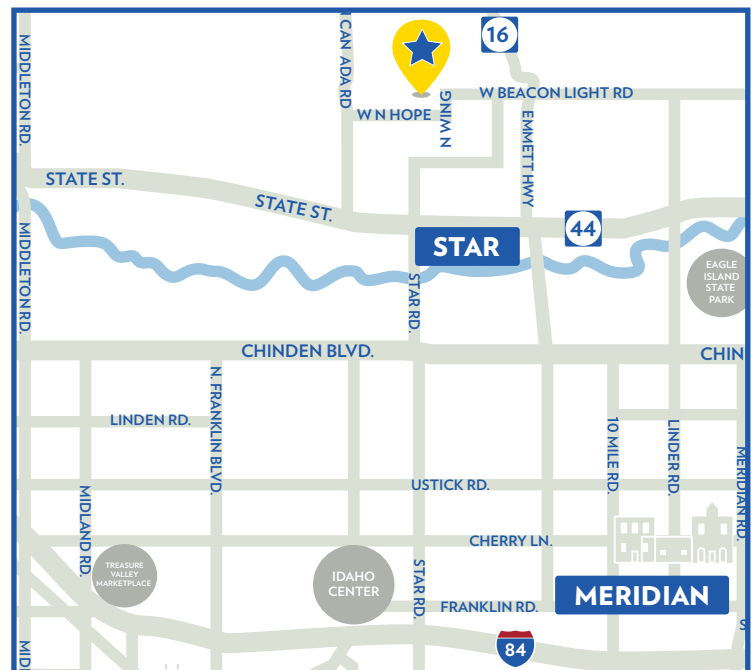

GREENDALE GROVE in Star

Homeowners at Greendale Grove can enjoy a break from the fast pace of everyday life and take a breather in our brand new and serene community, located in beautiful Star, Idaho. Appreciate the charm of living in a small town, with the convenience of bustling Eagle, Idaho only minutes down the road. Hop on your bike, enjoy a peaceful stroll, or maybe even grab your golf clubs as you're just around the corner from one of Idaho's most enjoyable public golf courses, River Birch Golf Course.

At Greendale Grove you will find thoughtfully designed one and two-story floorplans with modern features. Look no further than Greendale Grove!